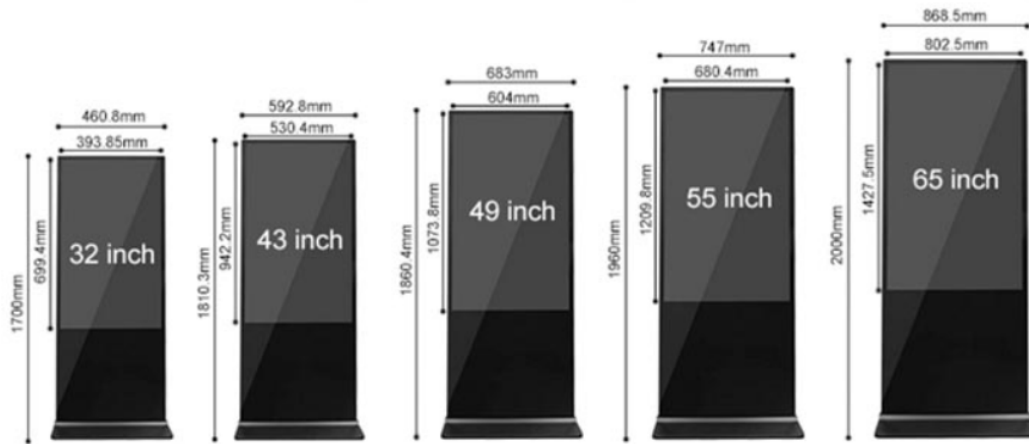

### Display Parameters

LCD Size	21.5" ~75" TFT (LED Backlight)
Resolution	1920*1080/3840*2160
Brightness	250~3500cd/m <sup>2</sup> By Request
Aspect ratio	16:9
Life Time	50,000hrs
Contrast Ratio	(1200:1)
Response Time	3.5ms
Viewing Angle	170/160(U/D), 178/170(L/R)
Color Resolution	16.7M

### Exterior Size:

32"-----	1700x460x50mm
43"-----	1810x592x50mm
49"-----	1860x683x50mm
55"-----	1960x747x50mm
65"-----	2000x868x50mm

### Display Size:

699.4mm (H) X 393.85mm (V)
942.2mm (H) x 530.4mm (V)
1073.8mm (H) x 604mm (V)
1209.8mm (H) x 680.4mm (V)
1427.5mm (H) x 802.5mm (V)